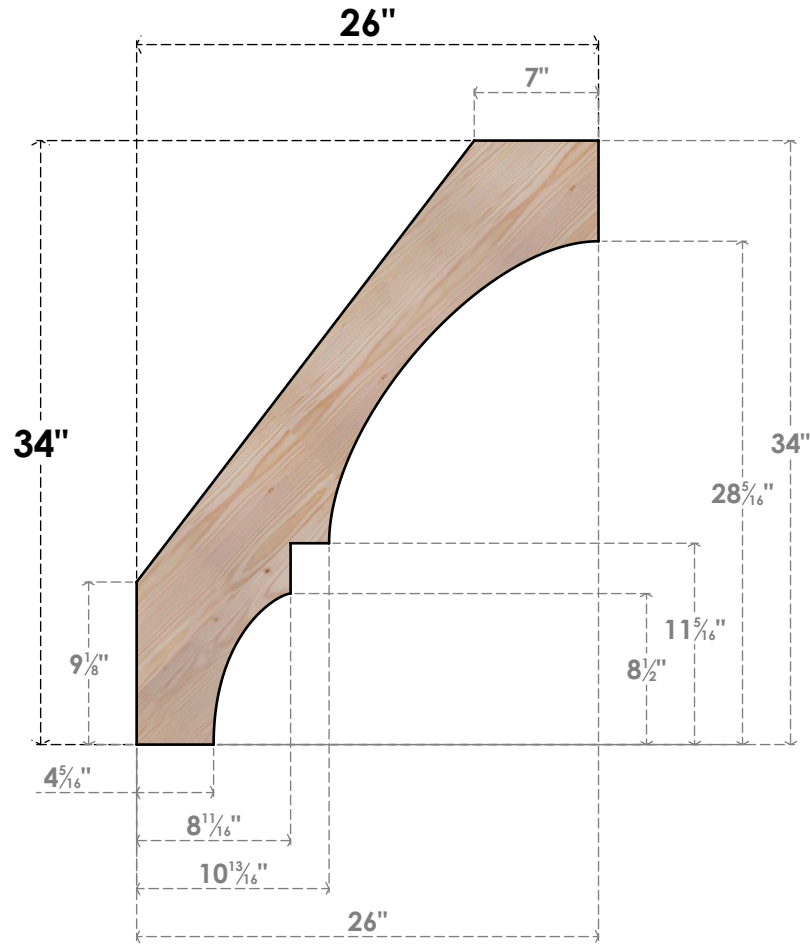

# BRC04X26X34BOA00SDF

3 1/2"W X 26"D X 34"H BALBOA SMOOTH BRACE, DOUGLAS FIR

**SIDE**

**FRONT**

EKENA MILLWORK  
 2300 WEST MAIN ST.  
 CLARKSVILLE, TX 75426  
 TOLL FREE: 866-607-0453  
 WWW.EKENAMILLWORK.COM

**NOTES**

1. INSTALLATION TO BE COMPLETED IN ACCORDANCE WITH MANUFACTURER'S SPECIFICATIONS.
2. DRAWING MAY NOT BE TO SCALE
3. THIS DRAWING IS INTENDED FOR DESIGN AND PLANNING PURPOSES ONLY.
4. ALL INFORMATION CONTAINED HEREIN WAS CURRENT AT THE TIME OF DEVELOPMENT BUT MUST BE REVIEWED AND APPROVED BY THE PRODUCT MANUFACTURER TO BE CONSIDERED ACCURATE.
5. PRODUCTS ARE NOT KILN DRIED. THIS ITEM IS UNIQUE AND WILL CONTAIN THE NATURAL VARIATIONS THAT THE WOOD SPECIES OFFERS. THIS MAY RESULT IN VARIATIONS UP TO 1/4"